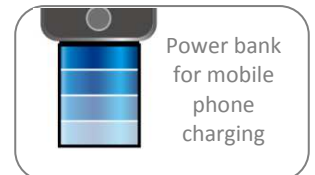

MobileCinema A50P

DLP Pico Projector with HDMI & MHL port

DLP light engine with RGB LEDs

Picture size up to 150 cm (60")

50 lumens of Brightness

HDMI & MHL input port

Power bank for mobile phone charging

Art- No: 430037

Product Features

Mobile Cinema A50P is the perfect gadget for your MHL-or HDMI-enabled mobile device. The compact projector is simply connected via MHL- or micro HDMI- port and projects all your media content on a screen size of up to 150 cm (60 "). It doesn't matter which device you connect – it is immediately ready to start. Whether laptop, games console or digital camera - connect the A50P via HDMI and you have started your own private cinema. The DLP chip, known from great cinema projectors, provides rich colors and bold contrasts. Thus, Mobile Cinema A50P is not only an ultra-compact projector but also a powerful battery pack what makes this gadget unique.

- DLP technology for sharp and colorful pictures
- Modern, energy-saving RGB LEDs for up to 20,000 hours lifetime
- 50 lumens of brightness with 640 x 480 (VGA) Pixel resolution
- Projects image up to 150 cm (60 ") diagonal
- 1000:1 contrast ratio
- No additional software needed – direct projection of all your media
- Built-in rechargeable battery for up to 100 min projection or to power your MHL-compatible mobile device
- Compatible with all Mobile-HD-Link (MHL)–compatible mobile phones
- Works with iPhone and iPad via Apple Lightning digital AV adapter or 30 pin digital AV adapter

Technical Details

Product Features

Optical technology	DLP
Light Source	RGB LED
LED Lifetime	Up to 20.000 h
Contrast	1000:1
Resolution	640 x 480 Pixel (VGA)
Aspect Ratio	4:3
Projection Image Size (Diagonal)	15.2 cm ~ 152.4 cm (6" ~ 60")
Projection Distance	20 cm ~ 200 cm (8" ~ 80")
Brightness	50 lumens
Projection mode	16:9, 4:3, 4:3 (Pan Scan)
Focus	Manuel
Lens Offset	50 %
Internal Speaker	Yes
Interface	Focus, Mode Switch, On, Off, Charging (mobile phone)
Projection Sources	MHL-compatible device, micro HDMI